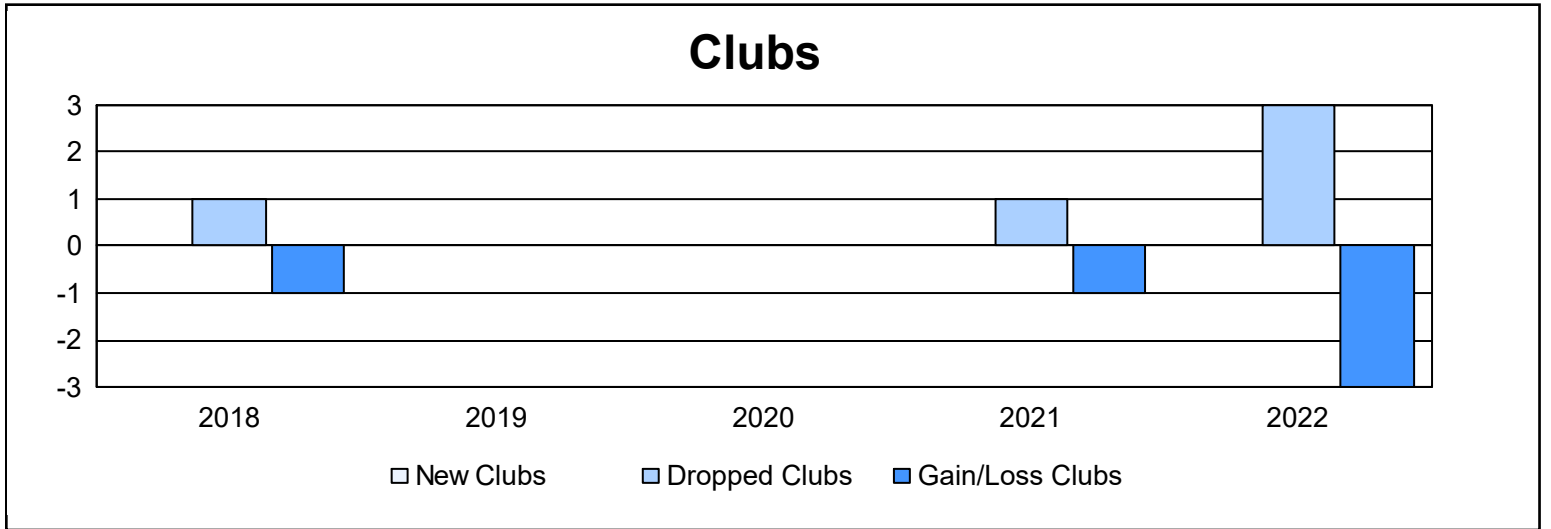

Year	New Clubs	Dropped Clubs	Gain/ Loss Clubs	New Members	Charter Members	Reinstate Members	Transfer Members	Total Member Added	Total Members Dropped	Gain/ Loss Members
2017-2018	0	1	-1	69	0	7	5	81	169	-88
2018-2019	0	0	0	87	0	1	9	97	82	15
2019-2020	0	0	0	48	0	6	2	56	99	-43
2020-2021	0	1	-1	35	2	10	0	47	96	-49
2021-2022	0	3	-3	85	3	4	12	104	140	-36
<b>Average</b>	<b>0</b>	<b>1</b>	<b>-1</b>	<b>65</b>	<b>1</b>	<b>6</b>	<b>6</b>	<b>77</b>	<b>117</b>	<b>-40</b>

### Membership Composition June 2022 Cumulative