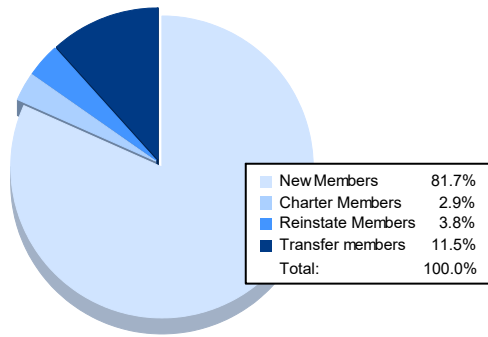

Year	New Clubs	Dropped Clubs	Gain/ Loss Clubs	New Members	Charter Members	Reinstate Members	Transfer Members	Total Member Added	Total Members Dropped	Gain/ Loss Members
2017-2018	0	1	-1	69	0	7	5	81	169	-88
2018-2019	0	0	0	87	0	1	9	97	82	15
2019-2020	0	0	0	48	0	6	2	56	99	-43
2020-2021	0	1	-1	35	2	10	0	47	96	-49
2021-2022	0	3	-3	85	3	4	12	104	140	-36
<b>Average</b>	<b>0</b>	<b>1</b>	<b>-1</b>	<b>65</b>	<b>1</b>	<b>6</b>	<b>6</b>	<b>77</b>	<b>117</b>	<b>-40</b>

### Membership Composition June 2022 Cumulative