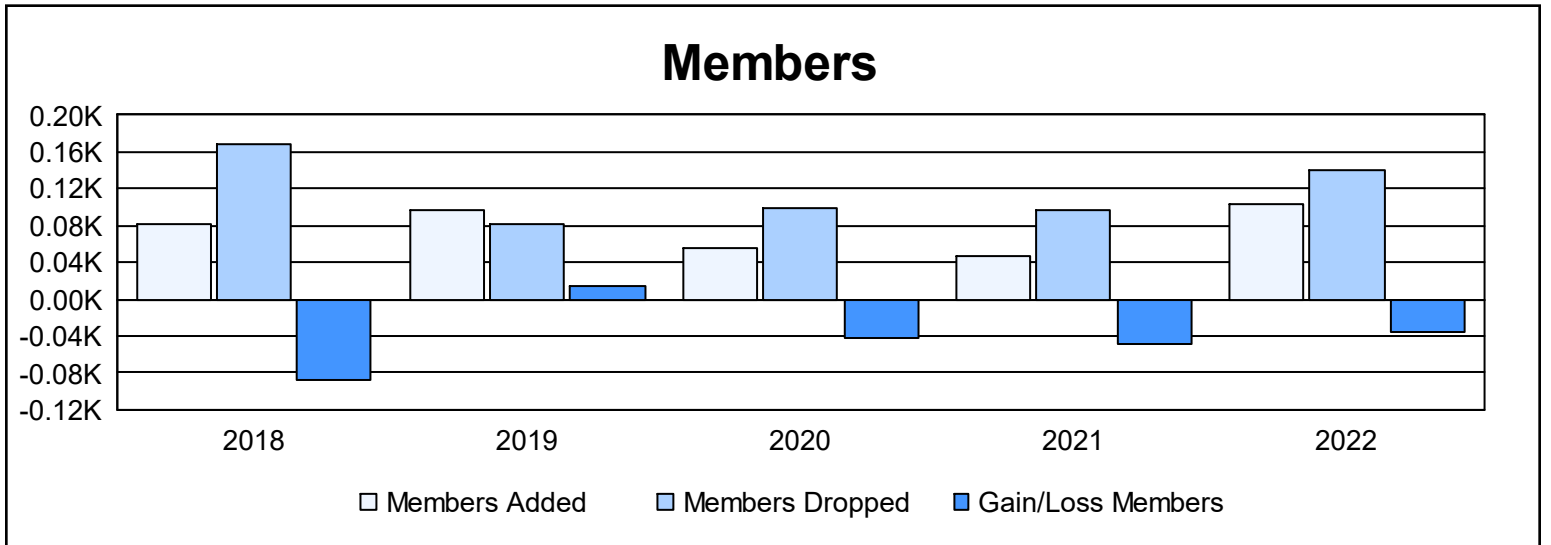

Year	New Clubs	Dropped Clubs	Gain/ Loss Clubs	New Members	Charter Members	Reinstate Members	Transfer Members	Total Member Added	Total Members Dropped	Gain/ Loss Members
2017-2018	0	1	-1	69	0	7	5	81	169	-88
2018-2019	0	0	0	87	0	1	9	97	82	15
2019-2020	0	0	0	48	0	6	2	56	99	-43
2020-2021	0	1	-1	35	2	10	0	47	96	-49
2021-2022	0	3	-3	85	3	4	12	104	140	-36
<b>Average</b>	<b>0</b>	<b>1</b>	<b>-1</b>	<b>65</b>	<b>1</b>	<b>6</b>	<b>6</b>	<b>77</b>	<b>117</b>	<b>-40</b>

### Membership Composition June 2022 Cumulative